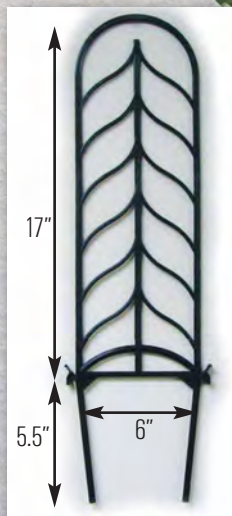

Marketing Materials

JUMBO PORTRAIT LABEL

- Large Colorful Label 8" x 2.5"
- Ideal for 1-2 gal. pots
- Plant description and growing information on back of label.
- 📍 Indicates varieties available with jumbo labels

CLEMATIS SIGN

Draw customers to your Clematis display with this colorful sign.

This outdoor waterproof poster 24" x 36" (4 color process, 1 side)

PLANT LINERS

- 2" Asparagus Sprengeri Fern (very bushy) grown in #70 Pro-Tray.
- 2" Dracaena Indivisia (spikes 18"-22" tall) grown in #70 Pro-Tray.
- 2.25" Iboza (candle vine, variegated fragrant vine) grown in #50 Pro-Tray.
- 2" Vinca Vine (2 cuttings per pot, highly variegated) grown in #70 Pro-Tray.

Lock-On ONE GALLON TRELLIS

Made in the USA

With Easy "Lock-On" Clips

- Saves time and labor
- Easy handling during production and transportation
- Heavy duty plastic construction made in USA
- Easy clip on trellis (also easy for customers to remove with just a click)
- Clips on most injection molded and coextruded pots (needs plastic lip)
- Easy carrying - use the trellis as a handle to carry or hang.
- Use for all kinds of vines, clematis, Morning Glory, Thunbergia, etc.
- New plastic design saves on freight cost
- One gallon 6" x 22.5" – Shipped in case of 100
- 2 gallon trellis available 7.75" x 28" Lock in design, Metal construction